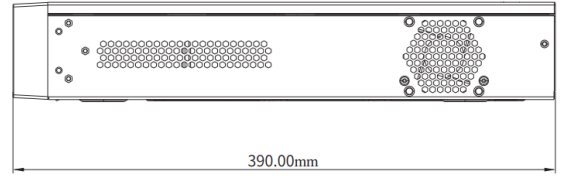

Dimensions