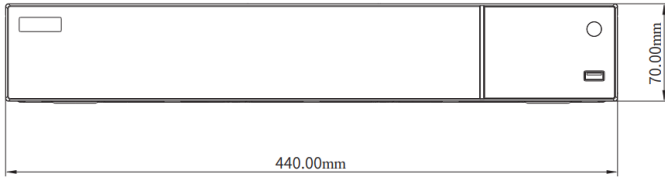

Dimensions